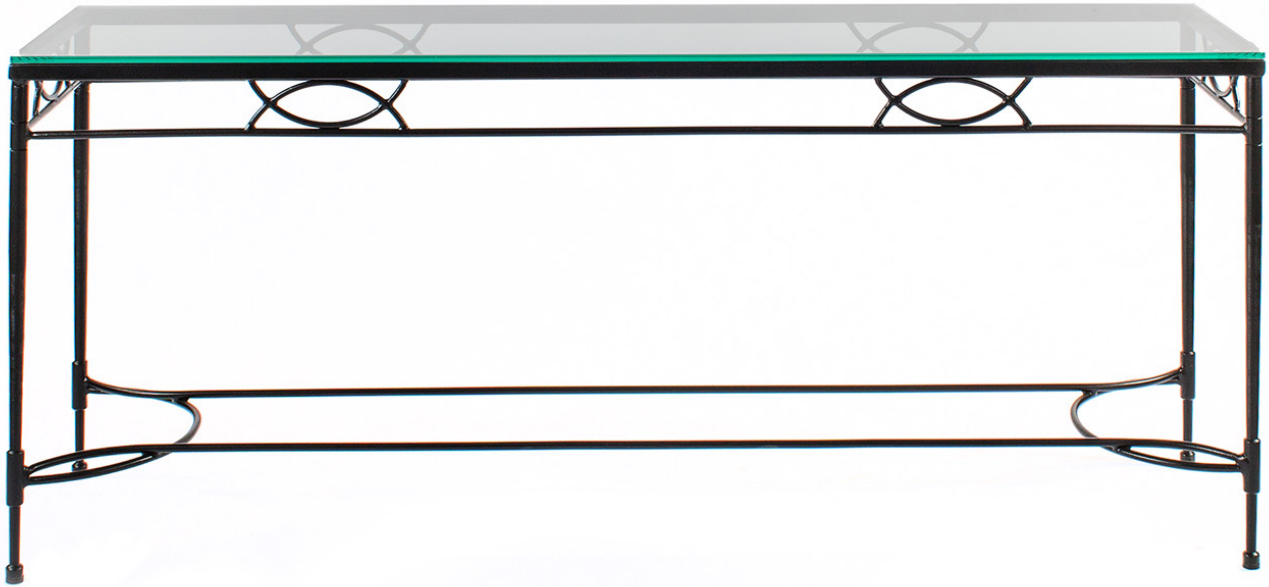

AMALFI LIVING

SINCE 1955 ■ MADE IN THE USA

SERVING TABLE — T4DS

Measurements: D72" x W18" x OH29" • Weight: 53 lbs.
Cubic Feet: 21.8'