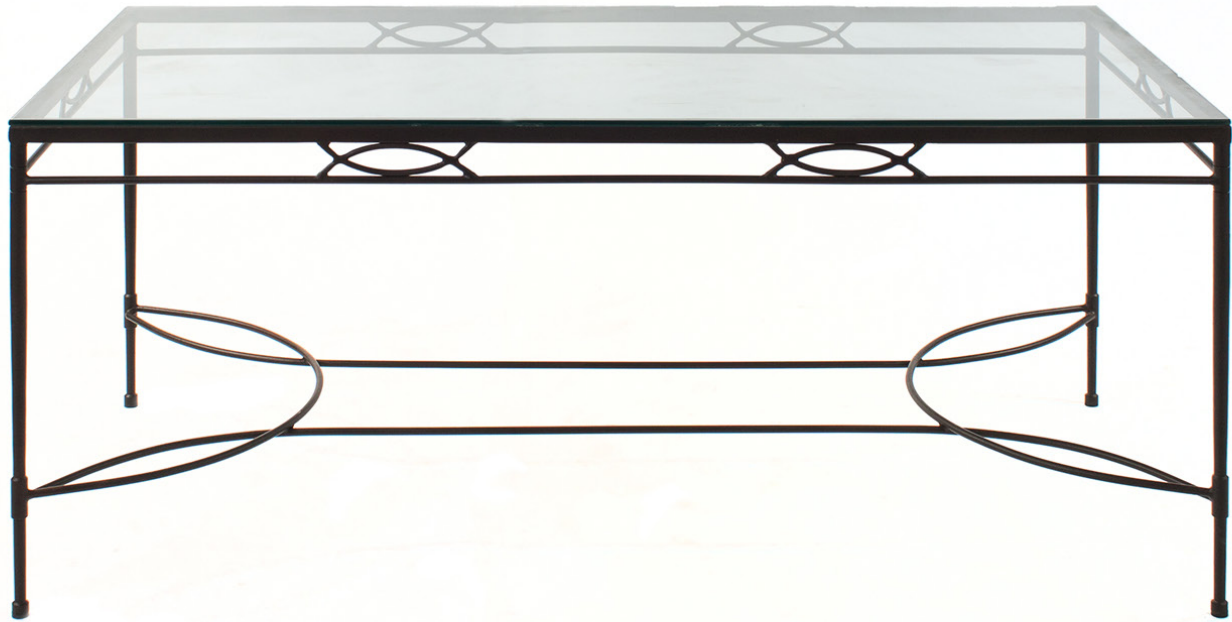

# AMALFI LIVING

SINCE 1955 ■ MADE IN THE USA

DINING TABLE — T4D

Measurements: D72" x W36" x OH29" • Weight: 62 lbs.  
Cubic Feet: 43.5'