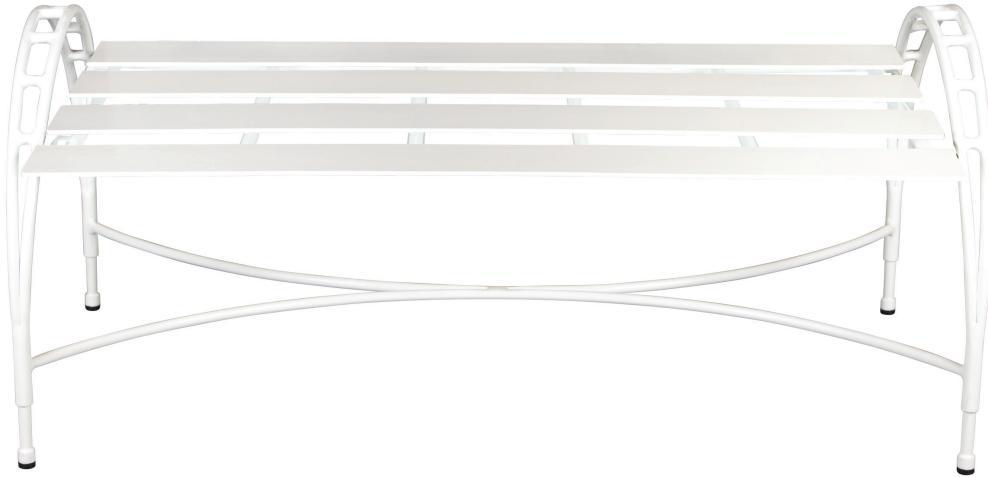

AMALFI LIVING

SINCE 1955 ■ MADE IN THE USA

PHOENICIAN

P4BS shown above

COFFEE TABLE SQUARE — P4A

Measurements: D36" x W36" x OH19" • Weight: 40 lbs.
Cubic Feet: 14.3'

COFFEE TABLE SQUARE WITH SLAT TOP — P4AS

Measurements: D36" x W36" x OH19" • Weight: 65 lbs.
Cubic Feet: 14.3'

COFFEE TABLE RECTANGLE — P4B

Measurements: D43" x W21" X OH19" • Weight: 33 lbs.
Cubic Feet: 9.9'

COFFEE TABLE RECTANGLE WITH SLAT TOP — P4BS

Measurements: D43" x W21" X OH19" • Weight: 50 lbs.
Cubic Feet: 9.9'