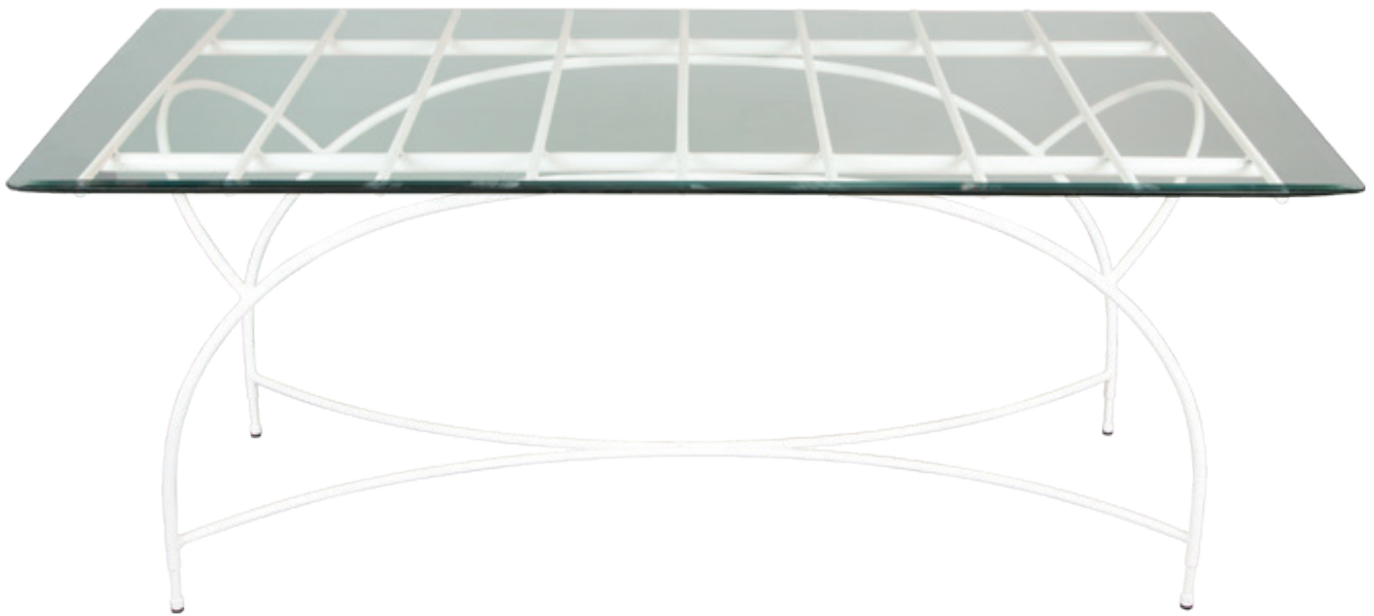

# AMALFI LIVING

SINCE 1955 ■ MADE IN THE USA

PHOENICIAN

---

DINING TABLE — P4D

Measurements: D64" x W35" x OH29" • Weight: 80 lbs.  
Cubic Feet: 37.6'